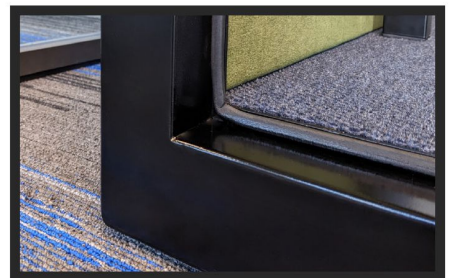

Removable Side Panels:

Heavy Duty Hinges

Carpeting: Charcoal Black carpeting (or custom upon request).

Latching Door Handle:

Heavy duty latching door handle or optional locking door handle.

Rubber Gasket Door: Rubber gasket door seal designed to tightly seal door for extra soundproofing.

A better way to make your day, productive!

Optional Features

Counter Top:

Fixed height countertop, can be mounted at standing or sitting position or optional height adjustable for upcharge. Black woodgrain laminate.

Quietworx Upholstery:

Over 24 upholstery colors available for the interior walls. Upgrade from the standard felt.

Woodgrain Side Panels:

Optional laminate woodgrain finish on the side panels or dry erase board.