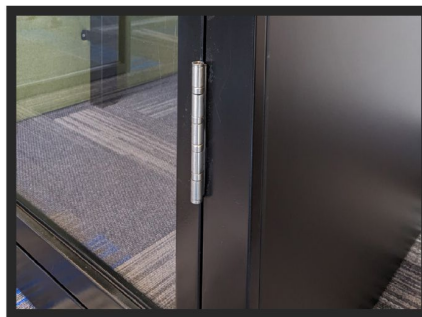

Heavy Duty Hinges