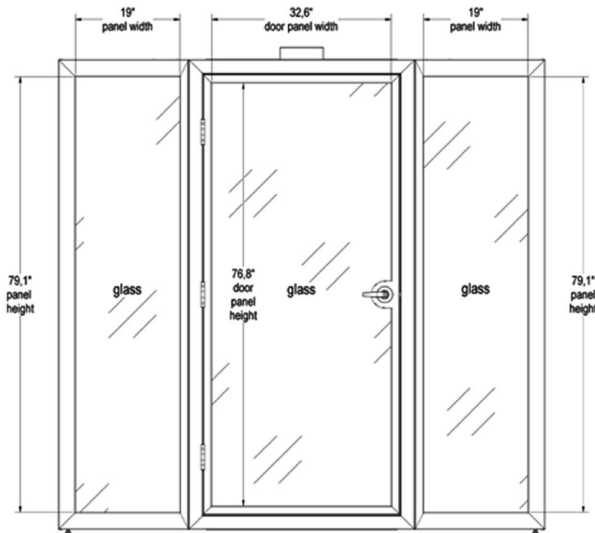

QUIETWORX™ ACOUSTICS

Reducing Decibels

Three layers of soundproofing material removes all distractions, giving everyone in the office a moment of peace.

Technical Specifications

- **Exterior:** 85"H x 86"W x 48"D*
- **Interior:** 79"H x 82"W x 43"D*
- **Door:** 36" x 80" RH or LH
- **Weight:** Approx 1000 lbs
- **Power:** 6-8ft Power cord for Standard 110-120v outlet plug
3500- 4500k LED lighting
- **Light switch for lighting & ventilation (motion sensor optional)**
- **Quietflow™ Ventilation (2 fans)**
- **Power Outlet & USB ports.**
Optional data port
- **Passage latching door handle (optional locking handle)**
- **Acoustical rubber door seal**
- **Powered coated steel frame (black or white)**
- **High pressure laminate side panels (black or white, woodgrains for upcharge)**
- **Anti-shatter acrylic windows**
- **Charcoal PET acoustical felt**
- **Quietworx™ acoustical upholstery (optional colors on walls)**
- **Black Carpet**
- **Adjustable leveling feet**
- **Back panels, solid center, clear windows on either side (solid optional)**
- **MeetSmart™ lounge and table meeting configuration (optional)**
- **WorkSmart™ private office workspace configuration. (optional)**
- **Fireshield™ (patent pending) fire suppression system (optional)**
- **Design Patent (Pending)**

*Dimensions may vary slightly

A better way to make your day, productive!

Front View

Rear View

Side View

Top View

Wall Mounted Power Module

Customizable power module with switches for lights and ventilation, 110 volt power outlet USB ports and optional data port.