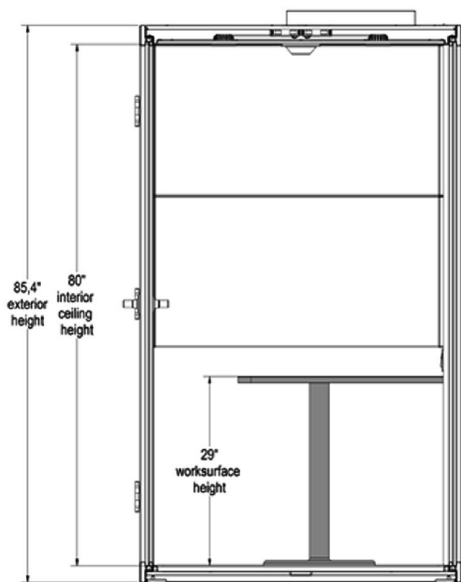

QUIETWORX™ ACOUSTICS

Reducing Decibels

Three layers of soundproofing material removes all distractions, giving everyone in the office a moment of peace.

Technical Specifications

- **Exterior:** 85"H x 86"W x 48"D*
- **Interior:** 79"H x 82"W x 43"D*
- **Door:** 36" x 80" RH or LH
- **Weight:** Approx 1000 lbs
- **Power:** 6-8ft Power cord for Standard 110-120v outlet plug
3500- 4500k LED lighting
- **Light switch for lighting & ventilation (motion sensor optional)**
- **Quietflow™ Ventilation (2 fans)**
- **Power Outlet & USB ports.**
Optional data port
- **Passage latching door handle (optional locking handle)**
- **Acoustical rubber door seal**
- **Powered coated steel frame (black or white)**
- **High pressure laminate side panels (black or white, woodgrains for upcharge)**
- **Anti-shatter acrylic windows**
- **Charcoal PET acoustical felt**
- **Quietworx™ acoustical upholstery (optional colors on walls)**
- **Black Carpet**
- **Adjustable leveling feet**
- **Back panels, solid center, clear windows on either side (solid optional)**
- **MeetSmart™ lounge and table meeting configuration (optional)**
- **WorkSmart™ private office workspace configuration. (optional)**
- **Fireshield™ (patent pending) fire suppression system (optional)**
- **Design Patent (Pending)**

*Dimensions may vary slightly

A better way to make your day, productive!

Front View

Rear View

Side View

Top View

Wall Mounted Power Module

Customizable power module with switches for lights and ventilation, 110 volt power outlet USB ports and optional data port.