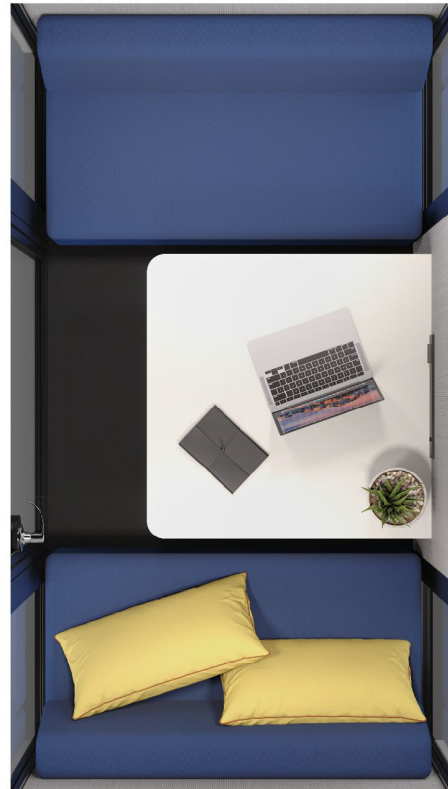

Decibel® Double

Escape the open office

The bigger brother to the Decibel® Single acoustical office phone booth. All of the extra space makes it ideal for meetings and work sessions for up to four users. It retains all the comforts, equipment, and sound attenuation that the Single booth is renowned for!

*Dimensions may vary slightly

A better way to make your day, productive!

Front View

Rear View

Side View

Top View

Wall Mounted Power Module

Customizable power module with switches for lights and ventilation, 110 volt power outlet USB ports and optional data port.

Removable Side Panels:

Heavy Duty Hinges

Carpeting: Charcoal Black carpeting (or custom upon request).

Latching Door Handle:

Heavy duty latching door handle or optional locking door handle.

Rubber Gasket Door: Rubber gasket door seal designed to tightly seal door for extra soundproofing.

A better way to make your day, productive!

Optional Features

Counter Top:

Fixed height countertop, can be mounted at standing or sitting position or optional height adjustable for upcharge. Black woodgrain laminate.