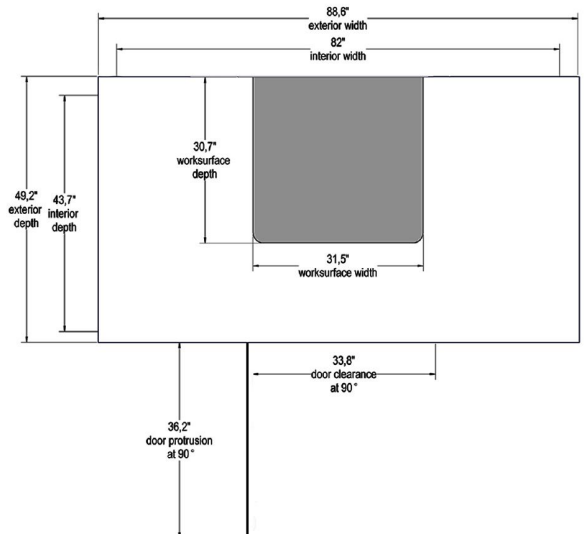

QUIETWORX™ ACOUSTICS

Reducing Decibels

Three layers of soundproofing material removes all distractions, giving everyone in the office a moment of peace.

Technical Specifications

- **Exterior:** 85"H x 86"W x 48"D*
- **Interior:** 79"H x 82"W x 43"D*
- **Door:** 36" x 80" RH or LH
- **Weight:** Approx 1000 lbs
- **Power:** 6-8ft Power cord for Standard 110-120v outlet plug
3500- 4500k LED lighting
- **Light switch for lighting & ventilation (motion sensor optional)**
- **Quietflow™ Ventilation (2 fans)**
- **Power Outlet & USB ports.**
Optional data port
- **Passage latching door handle (optional locking handle)**
- **Acoustical rubber door seal**
- **Powered coated steel frame (black or white)**
- **High pressure laminate side panels (black or white, woodgrains for upcharge)**
- **Anti-shatter acrylic windows**
- **Charcoal PET acoustical felt**
- **Quietworx™ acoustical upholstery (optional colors on walls)**
- **Black Carpet**
- **Adjustable leveling feet**
- **Back panels, solid center, clear windows on either side (solid optional)**
- **MeetSmart™ lounge and table meeting configuration (optional)**
- **WorkSmart™ private office workspace configuration. (optional)**
- **Fireshield™ (patent pending) fire suppression system (optional)**
- **Design Patent (Pending)**

*Dimensions may vary slightly

A better way to make your day, productive!

Front View

Rear View

Side View

Top View

Wall Mounted Power Module

Customizable power module with switches for lights and ventilation, 110 volt power outlet USB ports and optional data port.

LED Lighting

2 energy efficient LED lights 3500k lumens (or custom upon request).

Plug & Play Power Cord

6-8ft (or longer if required) 3 prong power cord that plugs into a standard 110 volt outlet. Booth draws no more than 5 amps when turned on.