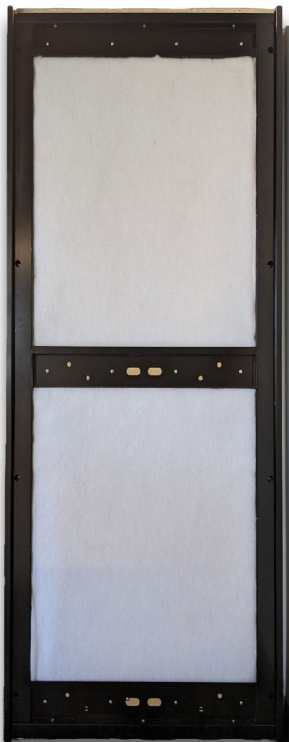

Removable Side Panels: