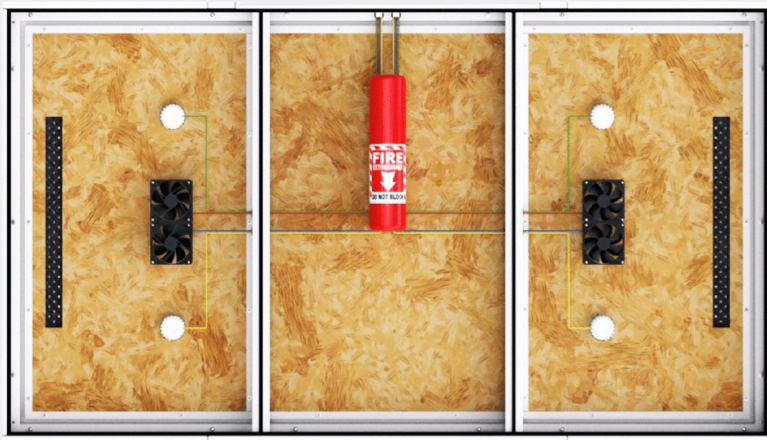

A better way to make your day, productive!

Differentiators