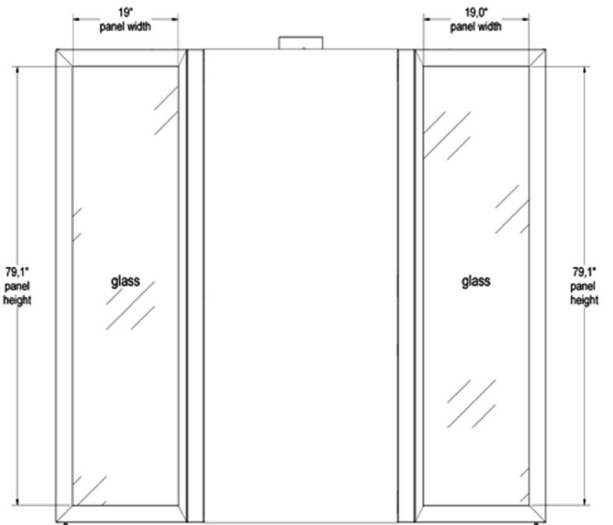

A better way to make your day, productive!

Rear View

Side View

Top View