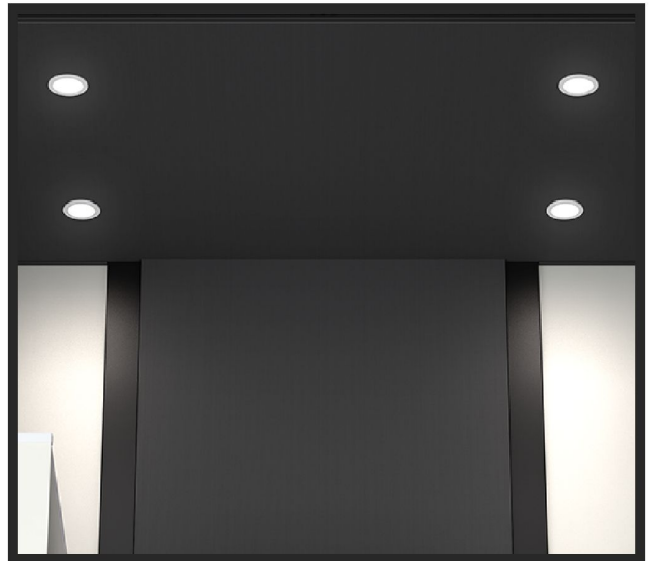

LED Lighting

2 energy efficient LED lights 3500k lumens (or custom upon request).